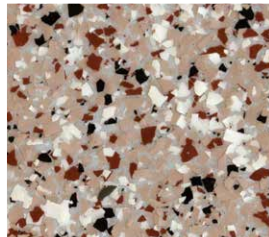

Comprised of coloured acrylic decorative flake chips with a hard resin overlay, a CCS Galaxy Flake Floor ensures an extremely tough finish for areas prone to harsh treatment, while providing ongoing protection against common stains created by a wide variety of spills.

CCS Galaxy Moonlite

CCS Galaxy Oatmeal

CCS Galaxy Ash Grey

CCS Galaxy Grey Granite

CCS Galaxy Glacier

CCS Galaxy Driftwood

CCS Galaxy Grenadine

CCS Galaxy Seashell

CCS Galaxy Grey Mist

CCS Galaxy Black Granite

CCS Galaxy Flake Marble Range

CCS Galaxy Caramel Marble

CCS Galaxy Black Marble

CCS Galaxy Tan Marble

CCS Galaxy Pine Marble

CCS Galaxy Flake Stone Grip Range – for when you need some extra grip

CCS Galaxy Opal

CCS Galaxy Pewter

CCS Galaxy Red Earth

CCS Galaxy Autumn

CCS Galaxy Blue Metal

CCS Galaxy Sandstone

CCS Galaxy Volcanic Ash

CCS Galaxy Aztec