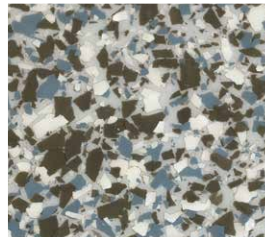

Comprised of coloured acrylic decorative flake chips with a hard resin overlay, a CCS Galaxy Flake Floor ensures an extremely tough finish for areas prone to harsh treatment, while providing ongoing protection against common stains created by a wide variety of spills.

CCS Galaxy Moonlite

CCS Galaxy Oatmeal

CCS Galaxy Ash Grey

CCS Galaxy Grey Granite

CCS Galaxy Glacier

CCS Galaxy Driftwood

CCS Galaxy Grenadine

CCS Galaxy Seashell

CCS Galaxy Grey Mist

CCS Galaxy Black Granite

CCS Galaxy Flake Marble Range

CCS Galaxy Caramel Marble

CCS Galaxy Black Marble

CCS Galaxy Tan Marble

CCS Galaxy Pine Marble

CCS Galaxy Flake Stone Grip Range – for when you need some extra grip

CCS Galaxy Opal

CCS Galaxy Pewter

CCS Galaxy Red Earth

CCS Galaxy Autumn

CCS Galaxy Blue Metal

CCS Galaxy Sandstone

CCS Galaxy Volcanic Ash

CCS Galaxy Aztec