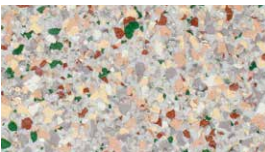

CCS Galaxy Moonlite

CCS Galaxy Oatmeal

CCS Galaxy Ash Grey

CCS Galaxy Grey Granite

CCS Galaxy Glacier

CCS Galaxy Driftwood

CCS Galaxy Grenadine

CCS Galaxy Seashell

CCS Galaxy Grey Mist

CCS Galaxy Black Granite

CCS Galaxy Flake Marble Range

CCS Galaxy Caramel Marble

CCS Galaxy Black Marble

CCS Galaxy Tan Marble

CCS Galaxy Pine Marble

CCS Galaxy Flake Stone Grip Range – for when you need some extra grip

CCS Galaxy Opal

CCS Galaxy Pewter

CCS Galaxy Red Earth

CCS Galaxy Autumn

CCS Galaxy Blue Metal

CCS Galaxy Sandstone

CCS Galaxy Volcanic Ash

CCS Galaxy Aztec

CCS Galaxy Beach

CCS Galaxy Moss Green

CCS Galaxy Flake Stone Grip Range is certified to Australian Slip Ratings Standards

Colours shown here are only an indication of what can be achieved and should not be relied upon as the actual finished colour.