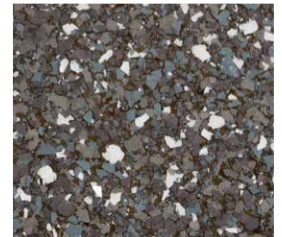

Comprised of coloured acrylic decorative flake chips with a hard resin overlay, a CCS Galaxy Flake Floor ensures an extremely tough finish for areas prone to harsh treatment, while providing ongoing protection against common stains created by a wide variety of spills.

CCS Galaxy Moonlite

CCS Galaxy Oatmeal

CCS Galaxy Ash Grey

CCS Galaxy Grey Granite

CCS Galaxy Glacier

CCS Galaxy Driftwood

CCS Galaxy Grenadine

CCS Galaxy Seashell

CCS Galaxy Grey Mist

CCS Galaxy Black Granite

CCS Galaxy Flake Marble Range

CCS Galaxy Caramel Marble

CCS Galaxy Black Marble

CCS Galaxy Tan Marble

CCS Galaxy Pine Marble

CCS Galaxy Flake Stone Grip Range – for when you need some extra grip

CCS Galaxy Opal

CCS Galaxy Pewter

CCS Galaxy Red Earth

CCS Galaxy Autumn

CCS Galaxy Blue Metal

CCS Galaxy Sandstone

CCS Galaxy Volcanic Ash

CCS Galaxy Aztec