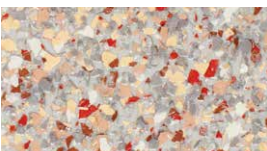

CCS Galaxy Moonlite

CCS Galaxy Oatmeal

CCS Galaxy Ash Grey

CCS Galaxy Grey Granite

CCS Galaxy Glacier

CCS Galaxy Driftwood

CCS Galaxy Grenadine

CCS Galaxy Seashell

CCS Galaxy Grey Mist

CCS Galaxy Black Granite

CCS Galaxy Flake Marble Range

CCS Galaxy Caramel Marble

CCS Galaxy Black Marble

CCS Galaxy Tan Marble

CCS Galaxy Pine Marble

CCS Galaxy Flake Stone Grip Range – for when you need some extra grip

CCS Galaxy Opal

CCS Galaxy Pewter

CCS Galaxy Red Earth

CCS Galaxy Autumn

CCS Galaxy Blue Metal

CCS Galaxy Sandstone

CCS Galaxy Volcanic Ash

CCS Galaxy Aztec

CCS Galaxy Beach

CCS Galaxy Moss Green

CCS Galaxy Flake Stone Grip Range is certified to Australian Slip Ratings Standards

Colours shown here are only an indication of what can be achieved and should not be relied upon as the actual finished colour.