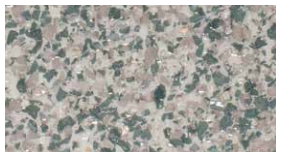

CCS Galaxy Grey Mist

CCS Galaxy Black Granite

CCS Galaxy Flake Marble Range

CCS Galaxy Caramel Marble

CCS Galaxy Black Marble

CCS Galaxy Tan Marble

CCS Galaxy Pine Marble

CCS Galaxy Flake Stone Grip Range – for when you need some extra grip

CCS Galaxy Opal

CCS Galaxy Pewter

CCS Galaxy Red Earth

CCS Galaxy Autumn

CCS Galaxy Blue Metal

CCS Galaxy Sandstone

CCS Galaxy Volcanic Ash

CCS Galaxy Aztec

CCS Galaxy Beach

CCS Galaxy Moss Green

CCS Galaxy Flake Stone Grip Range is certified to Australian Slip Ratings Standards

Colours shown here are only an indication of what can be achieved and should not be relied upon as the actual finished colour.